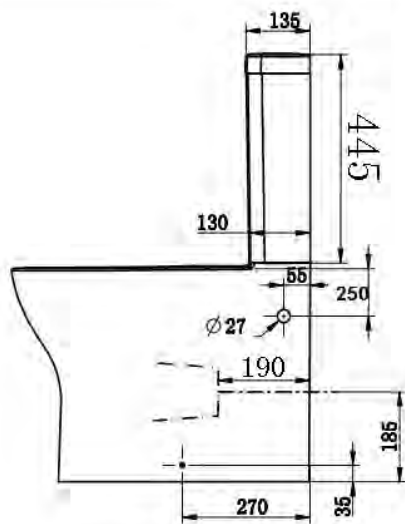

# Castano

Bathroom and Kitchen Collection

Code POSWFPW

## Positano Wall Faced Toilet Suite

- 450mm Ambient Height Pan
- Latest Rimless Flushing Technology
- High Quality UF seat
- Elegant symmetrical height cistern to match the pan