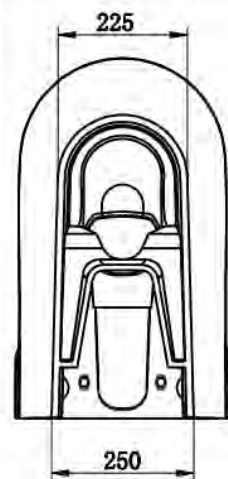

Castano

Bathroom and Kitchen Collection

Code POSWFPW

Positano Wall Faced Toilet Suite

- 450mm Ambient Height Pan
- Latest Rimless Flushing Technology
- High Quality UF seat
- Elegant symmetrical height cistern to match the pan