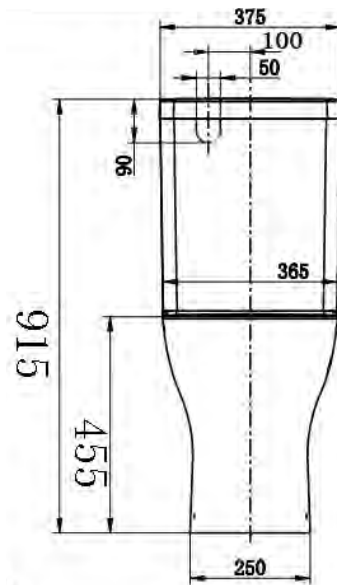

# Castano

Bathroom and Kitchen Collection

Code POSWFPW

## Positano Wall Faced Toilet Suite

- 450mm Ambient Height Pan
- Latest Rimless Flushing Technology
- High Quality UF seat
- Elegant symmetrical height cistern to match the pan